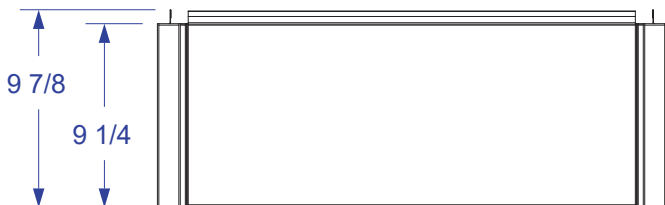

# GRIDDLE CONVERSION JACKET SPEC SHEET 97021

**Note: Not designed as an insulating jacket**

ISOMETRIC VIEW

TOP VIEW

FRONT VIEW

RIGHT VIEW

**NOTES:**

1. SCALE: 1 1/4" = 1'-0"