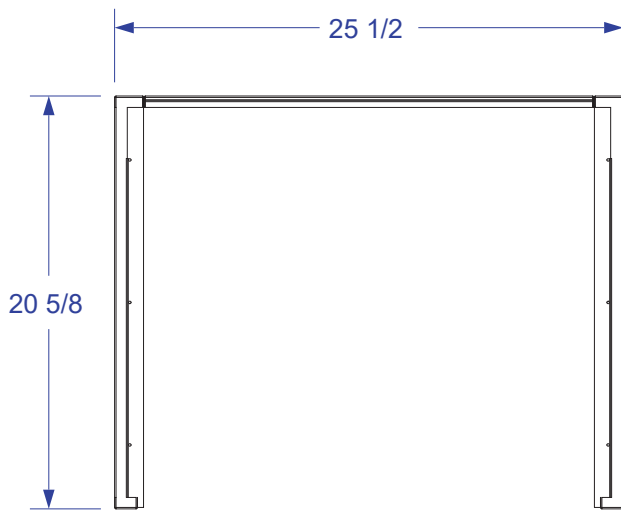

# GRIDDLE CONVERSION JACKET SPEC SHEET 97021

**Note: Not designed as an insulating jacket**

ISOMETRIC VIEW

TOP VIEW

FRONT VIEW

RIGHT VIEW

**NOTES:**

1. SCALE: 1 1/4" = 1'-0"